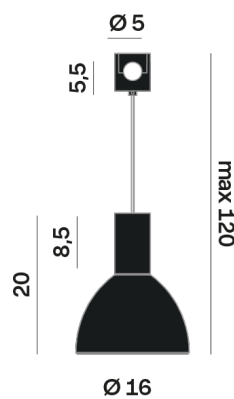

Interior

Glass: Glass semispherical

LED

MID POWER LED

2.700 K

CRI 90

48V 320 mA

Macadam step 2

Lighting Type: Indirect

Light Distribution: Symmetric

COLOR

63, White (matt)

Discover

Souvlaki

Semispherical