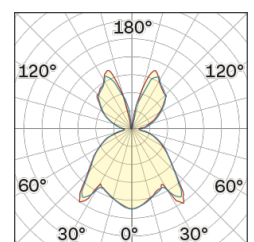

Lighting Type: Indirect

Light Distribution: Symmetric

COLOR

63, White (matt)

Discover

Souvlaki

Semispherical