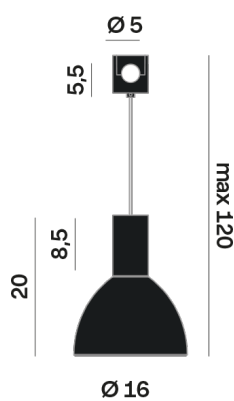

Interior

Glass: Glass semispherical

LED

MID POWER LED

3.000 K

CRI 90

48V 320 mA

Macadam step 2

Lighting Type: Indirect

Light Distribution: Symmetric

COLOR

63, White (matt)

Discover

Souvlaki

Semispherical