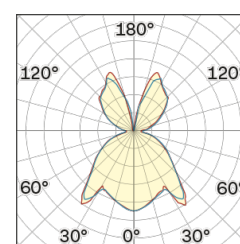

Lighting Type: Indirect

Light Distribution: Symmetric

COLOR

63, White (matt)

Discover

Souvlaki

Semispherical