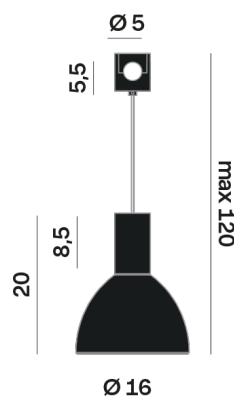

## OPTICAL | PHOTOMETRIC

Lighting Type: Indirect

Light Distribution: Symmetric

## COLOR

63, White (matt)

Discover

*Souvlaki*

Semispherical