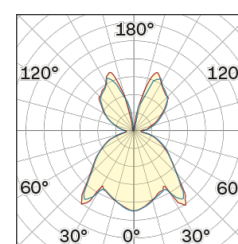

Lighting Type: Indirect

Light Distribution: Symmetric

COLOR

● 27, Copper matt

Discover
Souvlaki

Semispherical