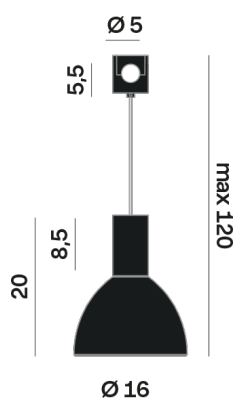

Interior

Glass: Glass semispherical

LED

MID POWER LED

2.700 K

CRI 90

48V 320 mA

Macadam step 2

Lighting Type: Indirect

Light Distribution: Symmetric

COLOR

● 27, Copper matt

Discover
Souvlaki

Semispherical